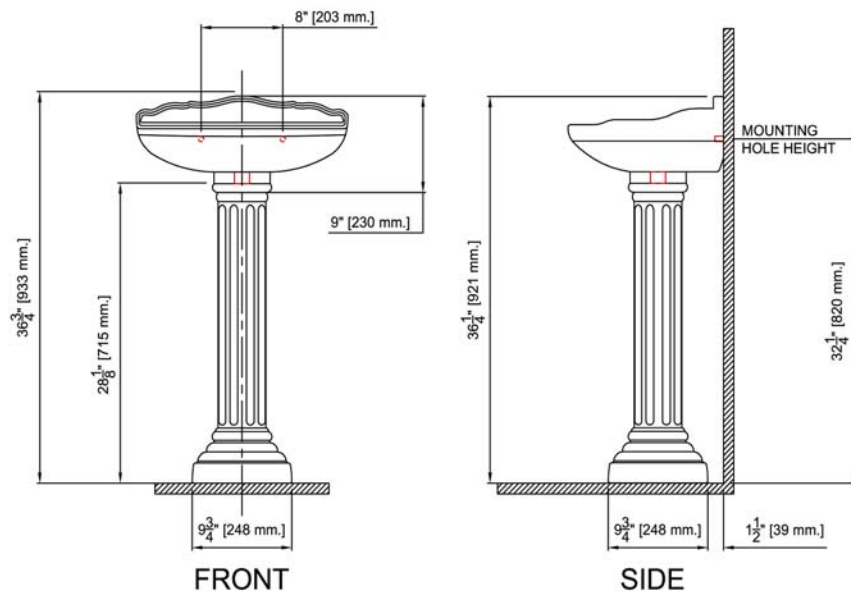

TOP

SIDE

FRONT