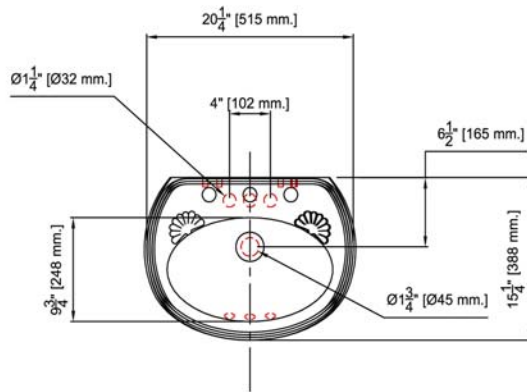

Features:

- Vitreous china
- Front overflow
- Faucet deck
- 4" Faucet center
- Classical design with detailed backsplash and fluted pedestal
- Enhanced height (over 34" at basin front rim)
- Backsplash
- Complete with mounting kit
- Easy installation
- Installed Dimensions: 20¼"L x 15¼"W x 36¾"H

Product Specification:

The petite pedestal lavatory shall be 20¼" in length, 15¼" in width, and 36¾" in height. Pedestal lavatory shall be made of vitreous china. Petite pedestal lavatory shall have 4" centers. Pedestal lavatory shall have front overflow. Pedestal lavatory shall be St. Thomas Creations model 5127.040.

Fixture:		Included Components:	
		Lavatory	5127.042
		Pedestal	5127.331
Drain Hole	1 3/4"		
Faucet Holes	1 1/4"		
Packaging Dimensions:		Weight:	
Lavatory	21 1/2"L x 17"W X 11"H	24.0	
Pedestal	29 1/2"L X 10 1/2"W X 10 1/2"H	21.0	

TOP

FRONT

SIDE

These measurements are subject to change or cancellation. No responsibility will be assumed for use of superseded or voided pages.