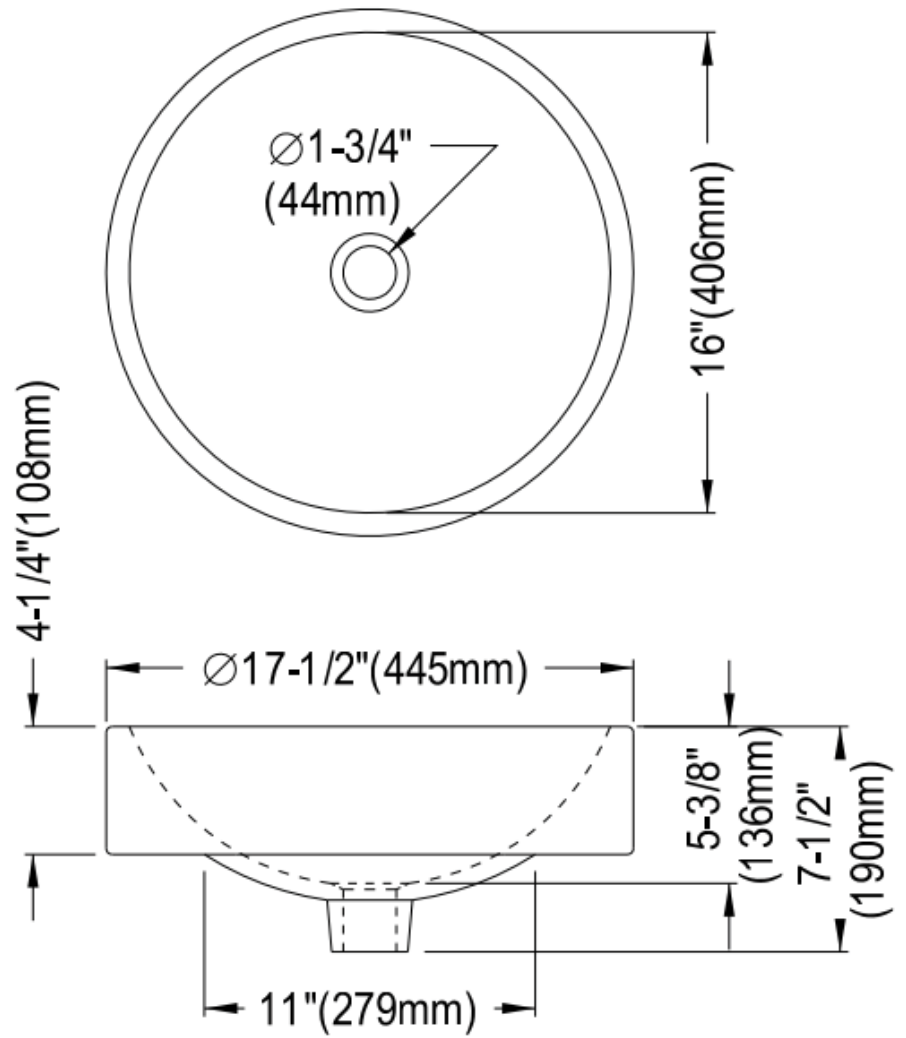

DECORATED
PORCELAIN
COMPANY

Contemporary Round Vessel

Available in white only.

Vitreous China

Made from true vitreous china, triple glazed and triple fired.
Porcelain sinks are covered under a limited lifetime warranty.