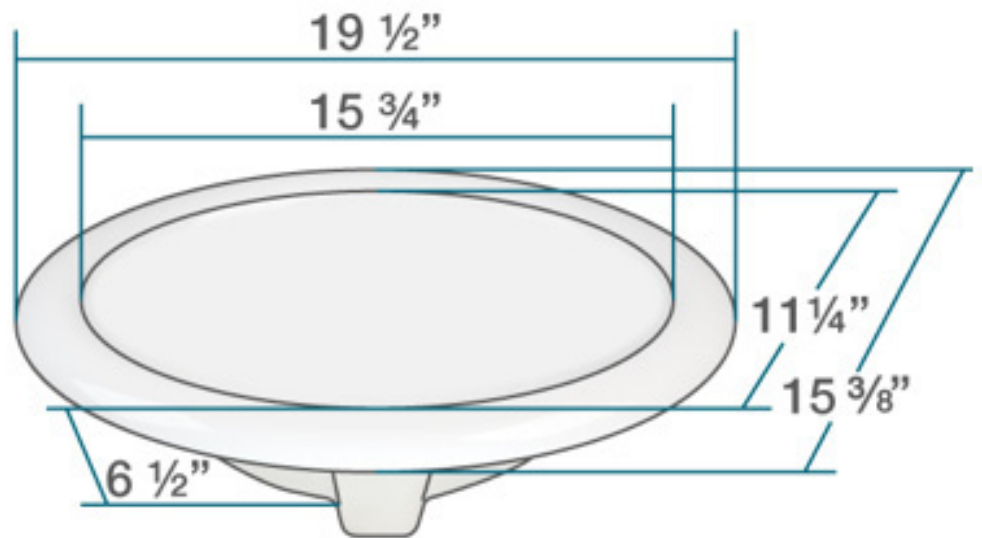

DECORATED
PORCELAIN
COMPANY

Rolled Edge Drop-in Medium

Available in white or biscuit

Porcelain overmount sink is made from true vitreous China which is triple glazed and triple fired. Drop-in installation can be used with any type of countertop. Overall dimensions are 19 1/2" x 15 3/8" x 6 1/2". Requires a 21" minimum cabinet size. Porcelain sinks are covered under a limited lifetime warranty.