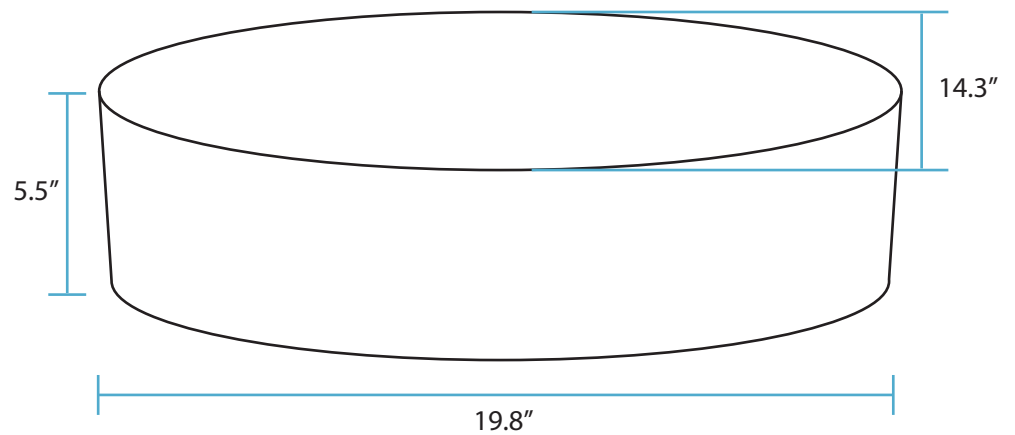

### Oval Vessel

Available in white only.

No overflow  
Vitreous China

Suitable for countertop installation. Made from true vitreous china, triple glazed and triple fired. Porcelain sinks are covered under a limited lifetime warranty.