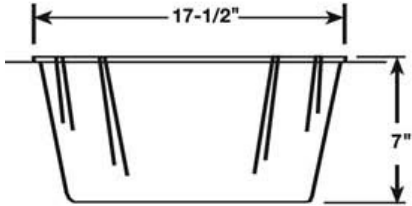

decoratedbathroom.com

Fluted Drop-in Available in 2 sizes, White only
Template and instructions included
Grade A Vitreous China

Petite: 17 1/2" X 14 1/4" Drop-in lavatory

Grande: 20 1/4" X 16" Drop-in lavatory