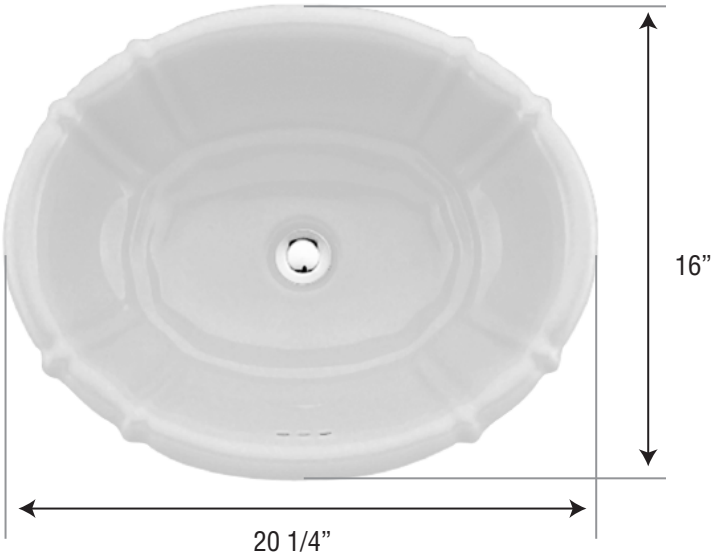

decoratedbathroom.com

Fluted Drop-in Available in 2 sizes, White only
Template and instructions included
Grade A Vitreous China

Petite: 17 1/2" X 14 1/4" Drop-in lavatory

Grande: 20 1/4" X 16" Drop-in lavatory