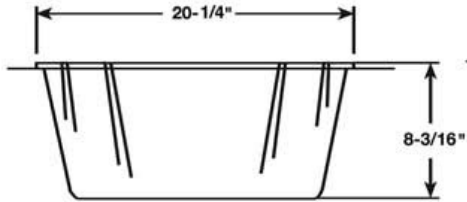

decoratedbathroom.com

Fluted Drop-in Available in 2 sizes, White only
Template and instructions included
Grade A Vitreous China

Petite: 17 1/2" X 14 1/4" Drop-in lavatory

Grande: 20 1/4" X 16" Drop-in lavatory