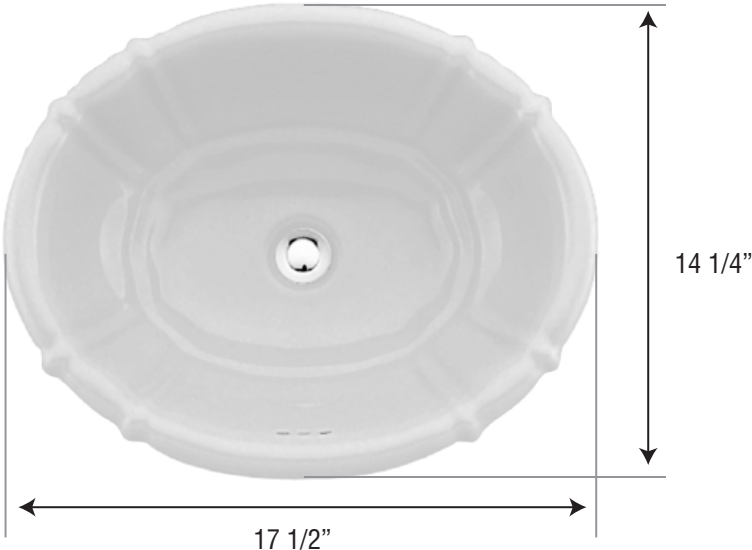

decoratedbathroom.com

Fluted Drop-in Available in 2 sizes, White only
Template and instructions included
Grade A Vitreous China

Petite: 17 1/2" X 14 1/4" Drop-in lavatory

Grande: 20 1/4" X 16" Drop-in lavatory