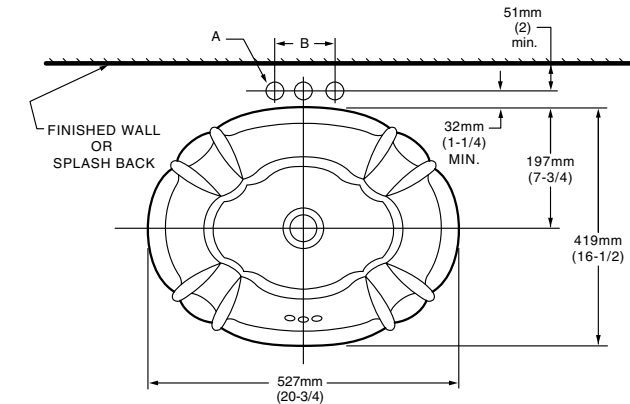

CERAMICA DECORATIVA™ COUNTERTOP SINK

- Sculpted vitreous china
- Self-rimming with cutout template supplied
- Front overflow

0544.000 Sink without faucet deck

Nominal Dimensions:

527 x 419mm
(20-3/4" x 16-1/2")

Bowl sizes:

425mm (16-3/4") wide
337mm (13-1/4") front to back
152mm (6") deep

Compliance Certifications -

Meets or Exceeds the Following Specifications:

- ASME A112.19.2M for Vitreous China Fixture

| FITTING | A | B |
|------------|--------------|----------|
| CENTER-SET | 27mm(1-1/16) | 102mm(4) |
| SPREAD | 32mm(1-1/4) | 203mm(8) |

To Be Specified:

- Color: White Bone Linen
 Silver Fawn Beige Black
- Faucet*:
 Faucet Finish:
 Supplies:
 1-1/4" Trap:

* See faucet section for additional models available

NOTES:

* DIMENSIONS SHOWN FOR LOCATION OF SUPPLIES AND "P" TRAP ARE SUGGESTED.

FOR COUNTERTOP CUTOUT AND INSTALLATION INSTRUCTIONS USE TEMPLATE SUPPLIED WITH SINK.

FITTINGS NOT INCLUDED WITH FIXTURE AND MUST BE ORDERED SEPARATELY. SEALING COMPOUND SUPPLIED BY OTHERS.

IMPORTANT: Dimensions of fixtures are nominal and may vary within the range of tolerances established by ANSI Standard A112.19.2. These measurements are subject to change or cancellation. No responsibility is assumed for use of superseded or voided pages.