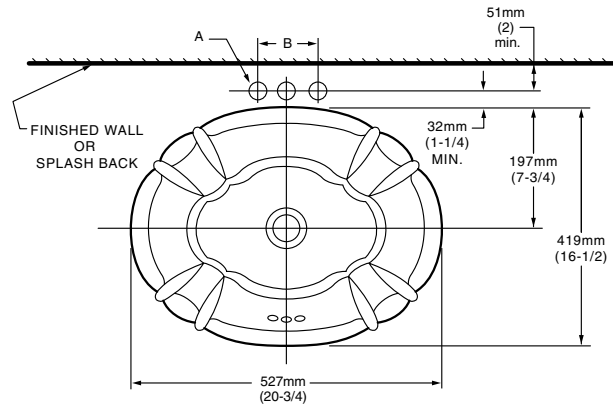

#### Nominal Dimensions:

527 x 419mm  
(20-3/4" x 16-1/2")

#### Bowl sizes:

425mm (16-3/4") wide  
337mm (13-1/4") front to back  
152mm (6") deep

#### Meets or Exceeds the Following Specifications:

- ASME A112.19.2M for Vitreous China Fixture

| FITTING    | A            | B        |
|------------|--------------|----------|
| CENTER-SET | 27mm(1-1/16) | 102mm(4) |
| SPREAD     | 32mm(1-1/4)  | 203mm(8) |

**IMPORTANT:** Dimensions of fixtures are nominal and may vary within the range of tolerances established by ANSI Standard A112.19.2. These measurements are subject to change or cancellation. No responsibility is assumed for use of superseded or voided pages.