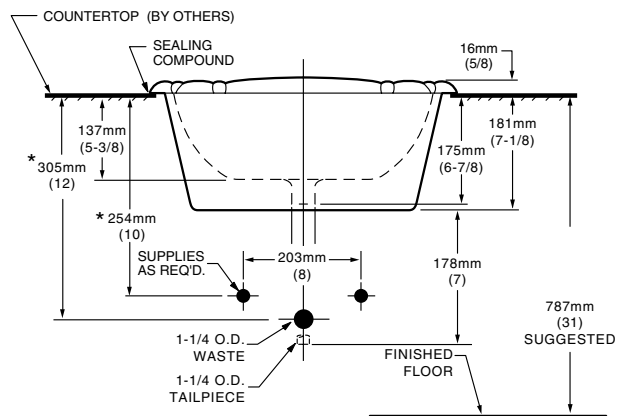

CERAMICA DECORATIVA™ COUNTERTOP SINK

- Sculpted vitreous china
- Self-rimming with cutout template supplied
- Front overflow

0544.000 Sink without faucet deck

Nominal Dimensions:

527 x 419mm
(20-3/4" x 16-1/2")

Bowl sizes:

425mm (16-3/4") wide
337mm (13-1/4") front to back
152mm (6") deep

Compliance Certifications -

Meets or Exceeds the Following Specifications:

- ASME A112.19.2M for Vitreous China Fixture

| FITTING | A | B |
|------------|--------------|----------|
| CENTER-SET | 27mm(1-1/16) | 102mm(4) |
| SPREAD | 32mm(1-1/4) | 203mm(8) |

To Be Specified:

- Color: White Bone Linen
 Silver Fawn Beige Black
- Faucet*:
 Faucet Finish:
 Supplies:
 1-1/4" Trap:

* See faucet section for additional models available

NOTES:

* DIMENSIONS SHOWN FOR LOCATION OF SUPPLIES AND "P" TRAP ARE SUGGESTED.

FOR COUNTERTOP CUTOUT AND INSTALLATION INSTRUCTIONS USE TEMPLATE SUPPLIED WITH SINK.

FITTINGS NOT INCLUDED WITH FIXTURE AND MUST BE ORDERED SEPARATELY. SEALING COMPOUND SUPPLIED BY OTHERS.

IMPORTANT: Dimensions of fixtures are nominal and may vary within the range of tolerances established by ANSI Standard A112.19.2. These measurements are subject to change or cancellation. No responsibility is assumed for use of superseded or voided pages.