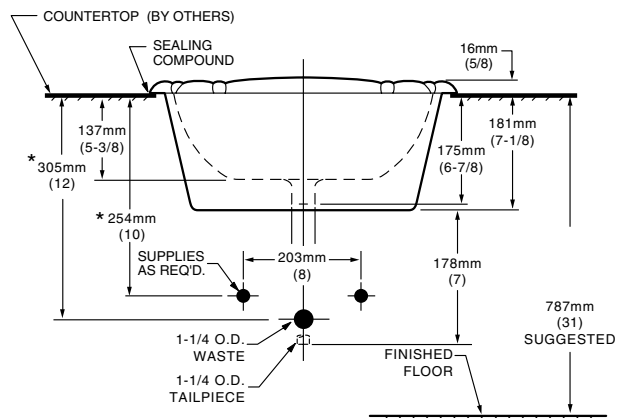

#### Nominal Dimensions:

527 x 419mm  
(20-3/4" x 16-1/2")

#### Bowl sizes:

425mm (16-3/4") wide  
337mm (13-1/4") front to back  
152mm (6") deep

#### Meets or Exceeds the Following Specifications:

- ASME A112.19.2M for Vitreous China Fixture

| FITTING    | A            | B        |
|------------|--------------|----------|
| CENTER-SET | 27mm(1-1/16) | 102mm(4) |
| SPREAD     | 32mm(1-1/4)  | 203mm(8) |

**IMPORTANT:** Dimensions of fixtures are nominal and may vary within the range of tolerances established by ANSI Standard A112.19.2. These measurements are subject to change or cancellation. No responsibility is assumed for use of superseded or voided pages.