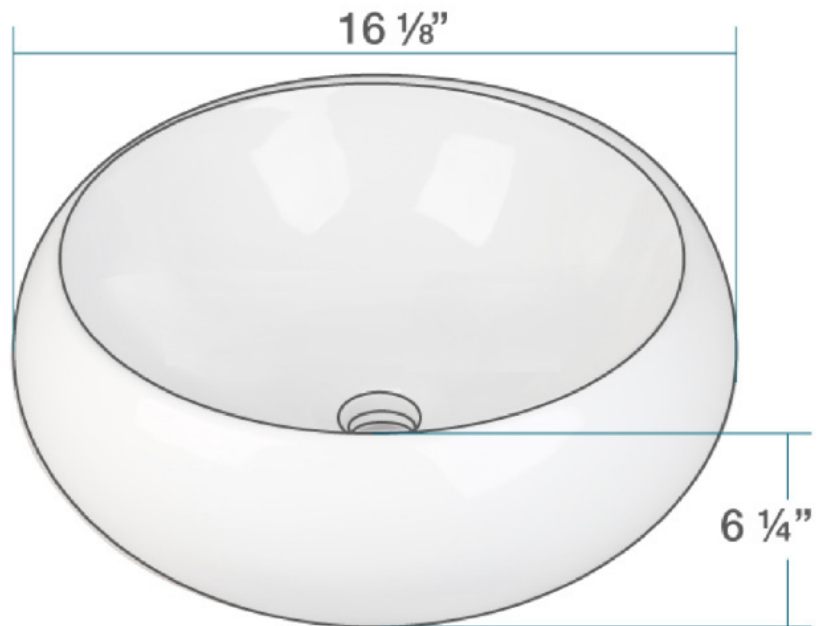

DECORATED
PORCELAIN
COMPANY

BulbVessel

Available in white or biscuit.

With Overflow
Vitreous China

Made from true vitreous china, triple glazed and triple fired.
Porcelain sinks are covered under a limited lifetime warranty.