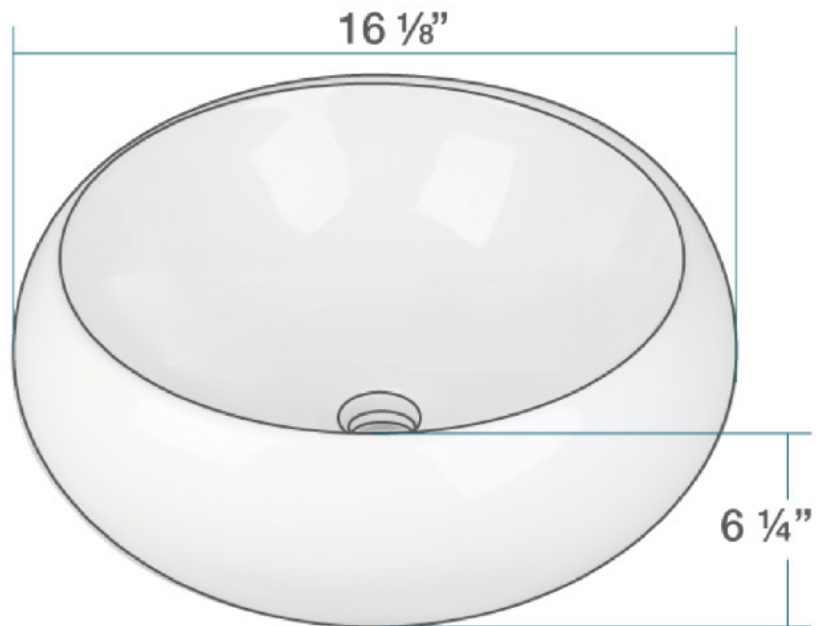

DECORATED
PORCELAIN
COMPANY

BulbVessel

Available in white or biscuit.

With Overflow
Vitreous China

Made from true vitreous china, triple glazed and triple fired.
Porcelain sinks are covered under a limited lifetime warranty.