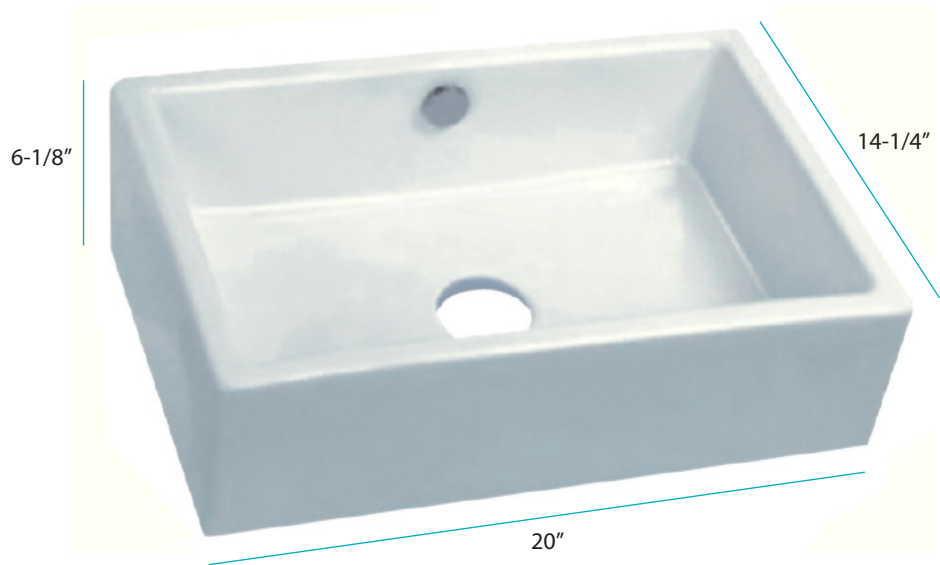

DECORATED
PORCELAIN
COMPANY

Box Vessel

Available in white, bisque or black

Size: 20" wide x 14-1/4" deep x 6-1/8" high
Vitreous China

Made from true vitreous china, triple glazed and triple fired.
Porcelain sinks are covered under a limited lifetime warranty.