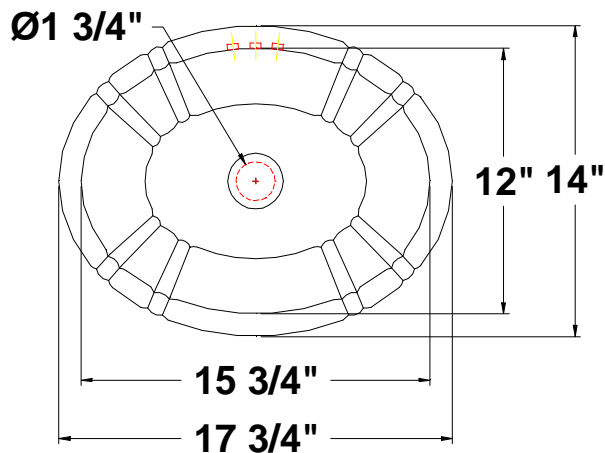

ANTIGUA™ (Junior)

17 3/4" x 14" x 7 1/2"

Oval self-rimming countertop lavatory with rear overflow. Complete with template.

Colors:

- .01 White
- .02 Bone
- .03 Almond
- .06 Balsa

- Please contact customer service for availability of additional Group II, Group III, Group IV: Hand painted designs on white, and Group V colors.

Fixture Information

Drain outlet	1 3/4" O.D.
Overall dimensions	17 3/4" x 14"
Basin dimensions	15 3/4" x 12"
Material	Vitreous china

TOP

REAR

FRONT

SIDE

Fixture dimensions meet ANSI/ASME standard A112.19.2M and CAN/CSA requirements. These measurements are subject to change or cancellation. No responsibility will be assumed for use of superseded or voided pages.