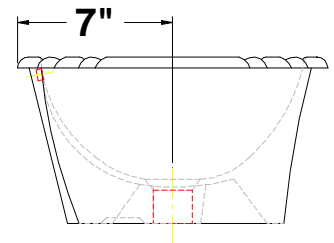

ANTIGUA™ (Junior)

17 3/4" x 14" x 7 1/2"

Oval self-rimming countertop lavatory with rear overflow. Complete with template.

Colors:

- .01 White
- .02 Bone
- .03 Almond
- .06 Balsa

- Please contact customer service for availability of additional Group II, Group III, Group IV: Hand painted designs on white, and Group V colors.

Fixture Information

Drain outlet	1 3/4" O.D.
Overall dimensions	17 3/4" x 14"
Basin dimensions	15 3/4" x 12"
Material	Vitreous china

TOP

REAR

FRONT

SIDE

Fixture dimensions meet ANSI/ASME standard A112.19.2M and CAN/CSA requirements. These measurements are subject to change or cancellation. No responsibility will be assumed for use of superseded or voided pages.