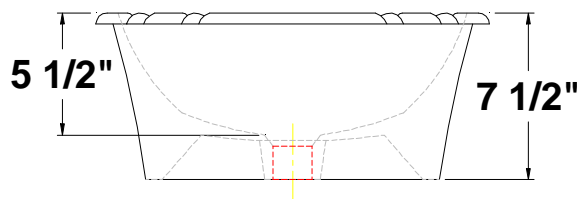

ANTIGUA™ (Junior)

17 3/4" x 14" x 7 1/2"

Oval self-rimming countertop lavatory with rear overflow. Complete with template.

Colors:

- .01 White
- .02 Bone
- .03 Almond
- .06 Balsa

- Please contact customer service for availability of additional Group II, Group III, Group IV: Hand painted designs on white, and Group V colors.

Fixture Information

Drain outlet	1 3/4" O.D.
Overall dimensions	17 3/4" x 14"
Basin dimensions	15 3/4" x 12"
Material	Vitreous china

TOP

REAR

FRONT

SIDE

Fixture dimensions meet ANSI/ASME standard A112.19.2M and CAN/CSA requirements. These measurements are subject to change or cancellation. No responsibility will be assumed for use of superseded or voided pages.