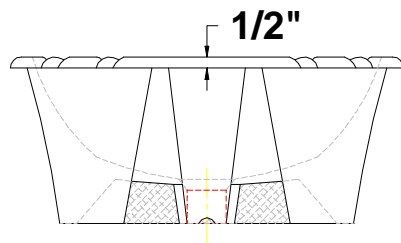

**ANTIGUA™ (Junior)**

17 3/4" x 14" x 7 1/2"

Oval self-rimming countertop lavatory with rear overflow. Complete with template.

**Colors:**

- .01 White
- .02 Bone
- .03 Almond
- .06 Balsa

- Please contact customer service for availability of additional Group II, Group III, Group IV: Hand painted designs on white, and Group V colors.

**Fixture Information**

Drain outlet	1 3/4" O.D.
Overall dimensions	17 3/4" x 14"
Basin dimensions	15 3/4" x 12"
Material	Vitreous china

**TOP**

**REAR**

**FRONT**

**SIDE**

Fixture dimensions meet ANSI/ASME standard A112.19.2M and CAN/CSA requirements. These measurements are subject to change or cancellation. No responsibility will be assumed for use of superseded or voided pages.