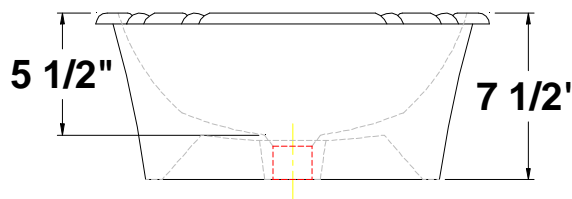

**ANTIGUA™ (Junior)**

17 3/4" x 14" x 7 1/2"

Oval self-rimming countertop lavatory with rear overflow. Complete with template.

**Colors:**

- .01 White
- .02 Bone
- .03 Almond
- .06 Balsa

- Please contact customer service for availability of additional Group II, Group III, Group IV: Hand painted designs on white, and Group V colors.

**Fixture Information**

Drain outlet	1 3/4" O.D.
Overall dimensions	17 3/4" x 14"
Basin dimensions	15 3/4" x 12"
Material	Vitreous china

**TOP**

**REAR**

**FRONT**

**SIDE**

Fixture dimensions meet ANSI/ASME standard A112.19.2M and CAN/CSA requirements. These measurements are subject to change or cancellation. No responsibility will be assumed for use of superseded or voided pages.