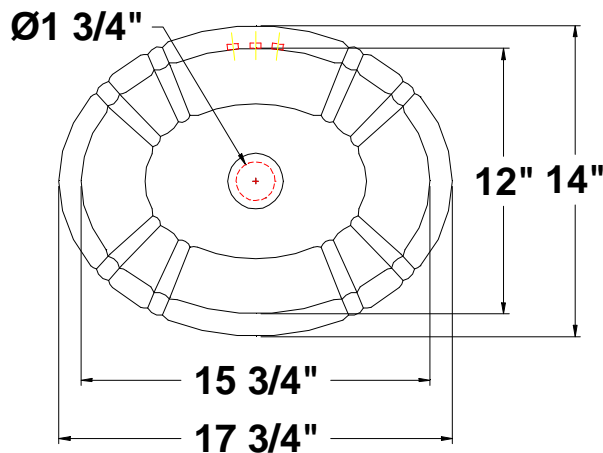

**ANTIGUA™ (Junior)**

17 3/4" x 14" x 7 1/2"

Oval self-rimming countertop lavatory with rear overflow. Complete with template.

**Colors:**

- .01 White
- .02 Bone
- .03 Almond
- .06 Balsa

- Please contact customer service for availability of additional Group II, Group III, Group IV: Hand painted designs on white, and Group V colors.

**Fixture Information**

Drain outlet	1 3/4" O.D.
Overall dimensions	17 3/4" x 14"
Basin dimensions	15 3/4" x 12"
Material	Vitreous china

**TOP**

**REAR**

**FRONT**

**SIDE**

Fixture dimensions meet ANSI/ASME standard A112.19.2M and CAN/CSA requirements. These measurements are subject to change or cancellation. No responsibility will be assumed for use of superseded or voided pages.