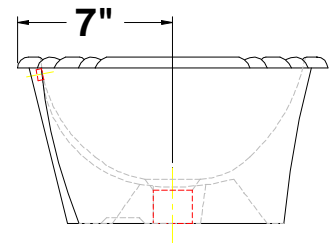

**ANTIGUA™ (Junior)**

17 3/4" x 14" x 7 1/2"

Oval self-rimming countertop lavatory with rear overflow. Complete with template.

**Colors:**

- .01 White
- .02 Bone
- .03 Almond
- .06 Balsa

- Please contact customer service for availability of additional Group II, Group III, Group IV: Hand painted designs on white, and Group V colors.

**Fixture Information**

Drain outlet	1 3/4" O.D.
Overall dimensions	17 3/4" x 14"
Basin dimensions	15 3/4" x 12"
Material	Vitreous china

**TOP**

**REAR**

**FRONT**

**SIDE**

Fixture dimensions meet ANSI/ASME standard A112.19.2M and CAN/CSA requirements. These measurements are subject to change or cancellation. No responsibility will be assumed for use of superseded or voided pages.