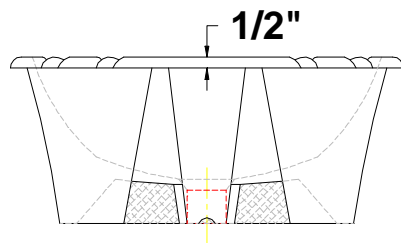

ANTIGUA™ (Junior)

17 3/4" x 14" x 7 1/2"

Oval self-rimming countertop lavatory with rear overflow. Complete with template.

Colors:

- .01 White
- .02 Bone
- .03 Almond
- .06 Balsa

- Please contact customer service for availability of additional Group II, Group III, Group IV: Hand painted designs on white, and Group V colors.

Fixture Information

Drain outlet	1 3/4" O.D.
Overall dimensions	17 3/4" x 14"
Basin dimensions	15 3/4" x 12"
Material	Vitreous china

TOP

REAR

FRONT

SIDE

Fixture dimensions meet ANSI/ASME standard A112.19.2M and CAN/CSA requirements. These measurements are subject to change or cancellation. No responsibility will be assumed for use of superseded or voided pages.