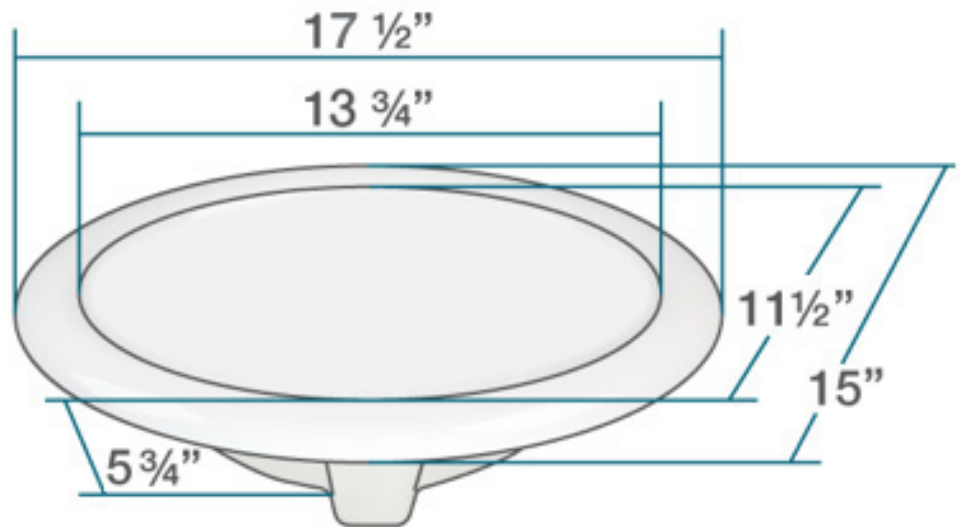

### Rolled Edge Drop-in Petite

Available in white or bisque

Porcelain overmount sink is made from true vitreous China which is triple glazed and triple fired. Drop-in installation can be used with any type of countertop. Overall dimensions are 17-1/2" x 15" x 5-1/2". Requires a 20" minimum cabinet size. Porcelain sinks are covered under a limited lifetime warranty.